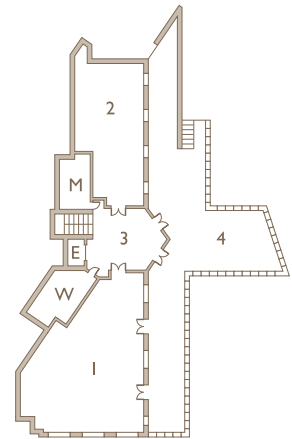

MAIN LEVEL

- 1 Big Billie Ballroom
- 2 Golden Slipper Meeting Room
- 3 Liberty Bell Meeting Room
- 4 Palmyra Restaurant
- 5 Cashier / Registration
- 6 Concierge
- 7 Baggage Storage
- 8 Entrance
- 9 Foyer
- 10 The Lift Coffee Bar
- 11 Bar
- 12 Great Room
- 13 Whirlpool Spa
- 14 Women's Kiva
- 15 Men's Kiva
- 16 Apothecary Shop
- 17 Steam Room
- 18 Sauna
- 19 Spa Lobby
- 20 Spa Entry
- 21 Spa Boutique
- 22 KidSpa
- E Elevators
- M Men's Restroom
- W Women's Restroom
- F Fireplace

LEVELS A & B

LEVEL A

- 1 Legends Restaurant
- 2 Appaloosa Room
- 3 Foyer
- 4 Mount Wilson Terrace
- E Elevators
- M Men's Restroom
- W Women's Restroom

LEVEL B

- 1 Telluride Golf & Country Club (private)
- 2 Golf Pro / Ski Retail Shop
- 3 Sports Lobby
- 4 Ski Rental / Bike, Tennis Shop
- 5 Ski-in / Ski-out
- E Elevators
- M Men's Restroom
- W Women's Restroom